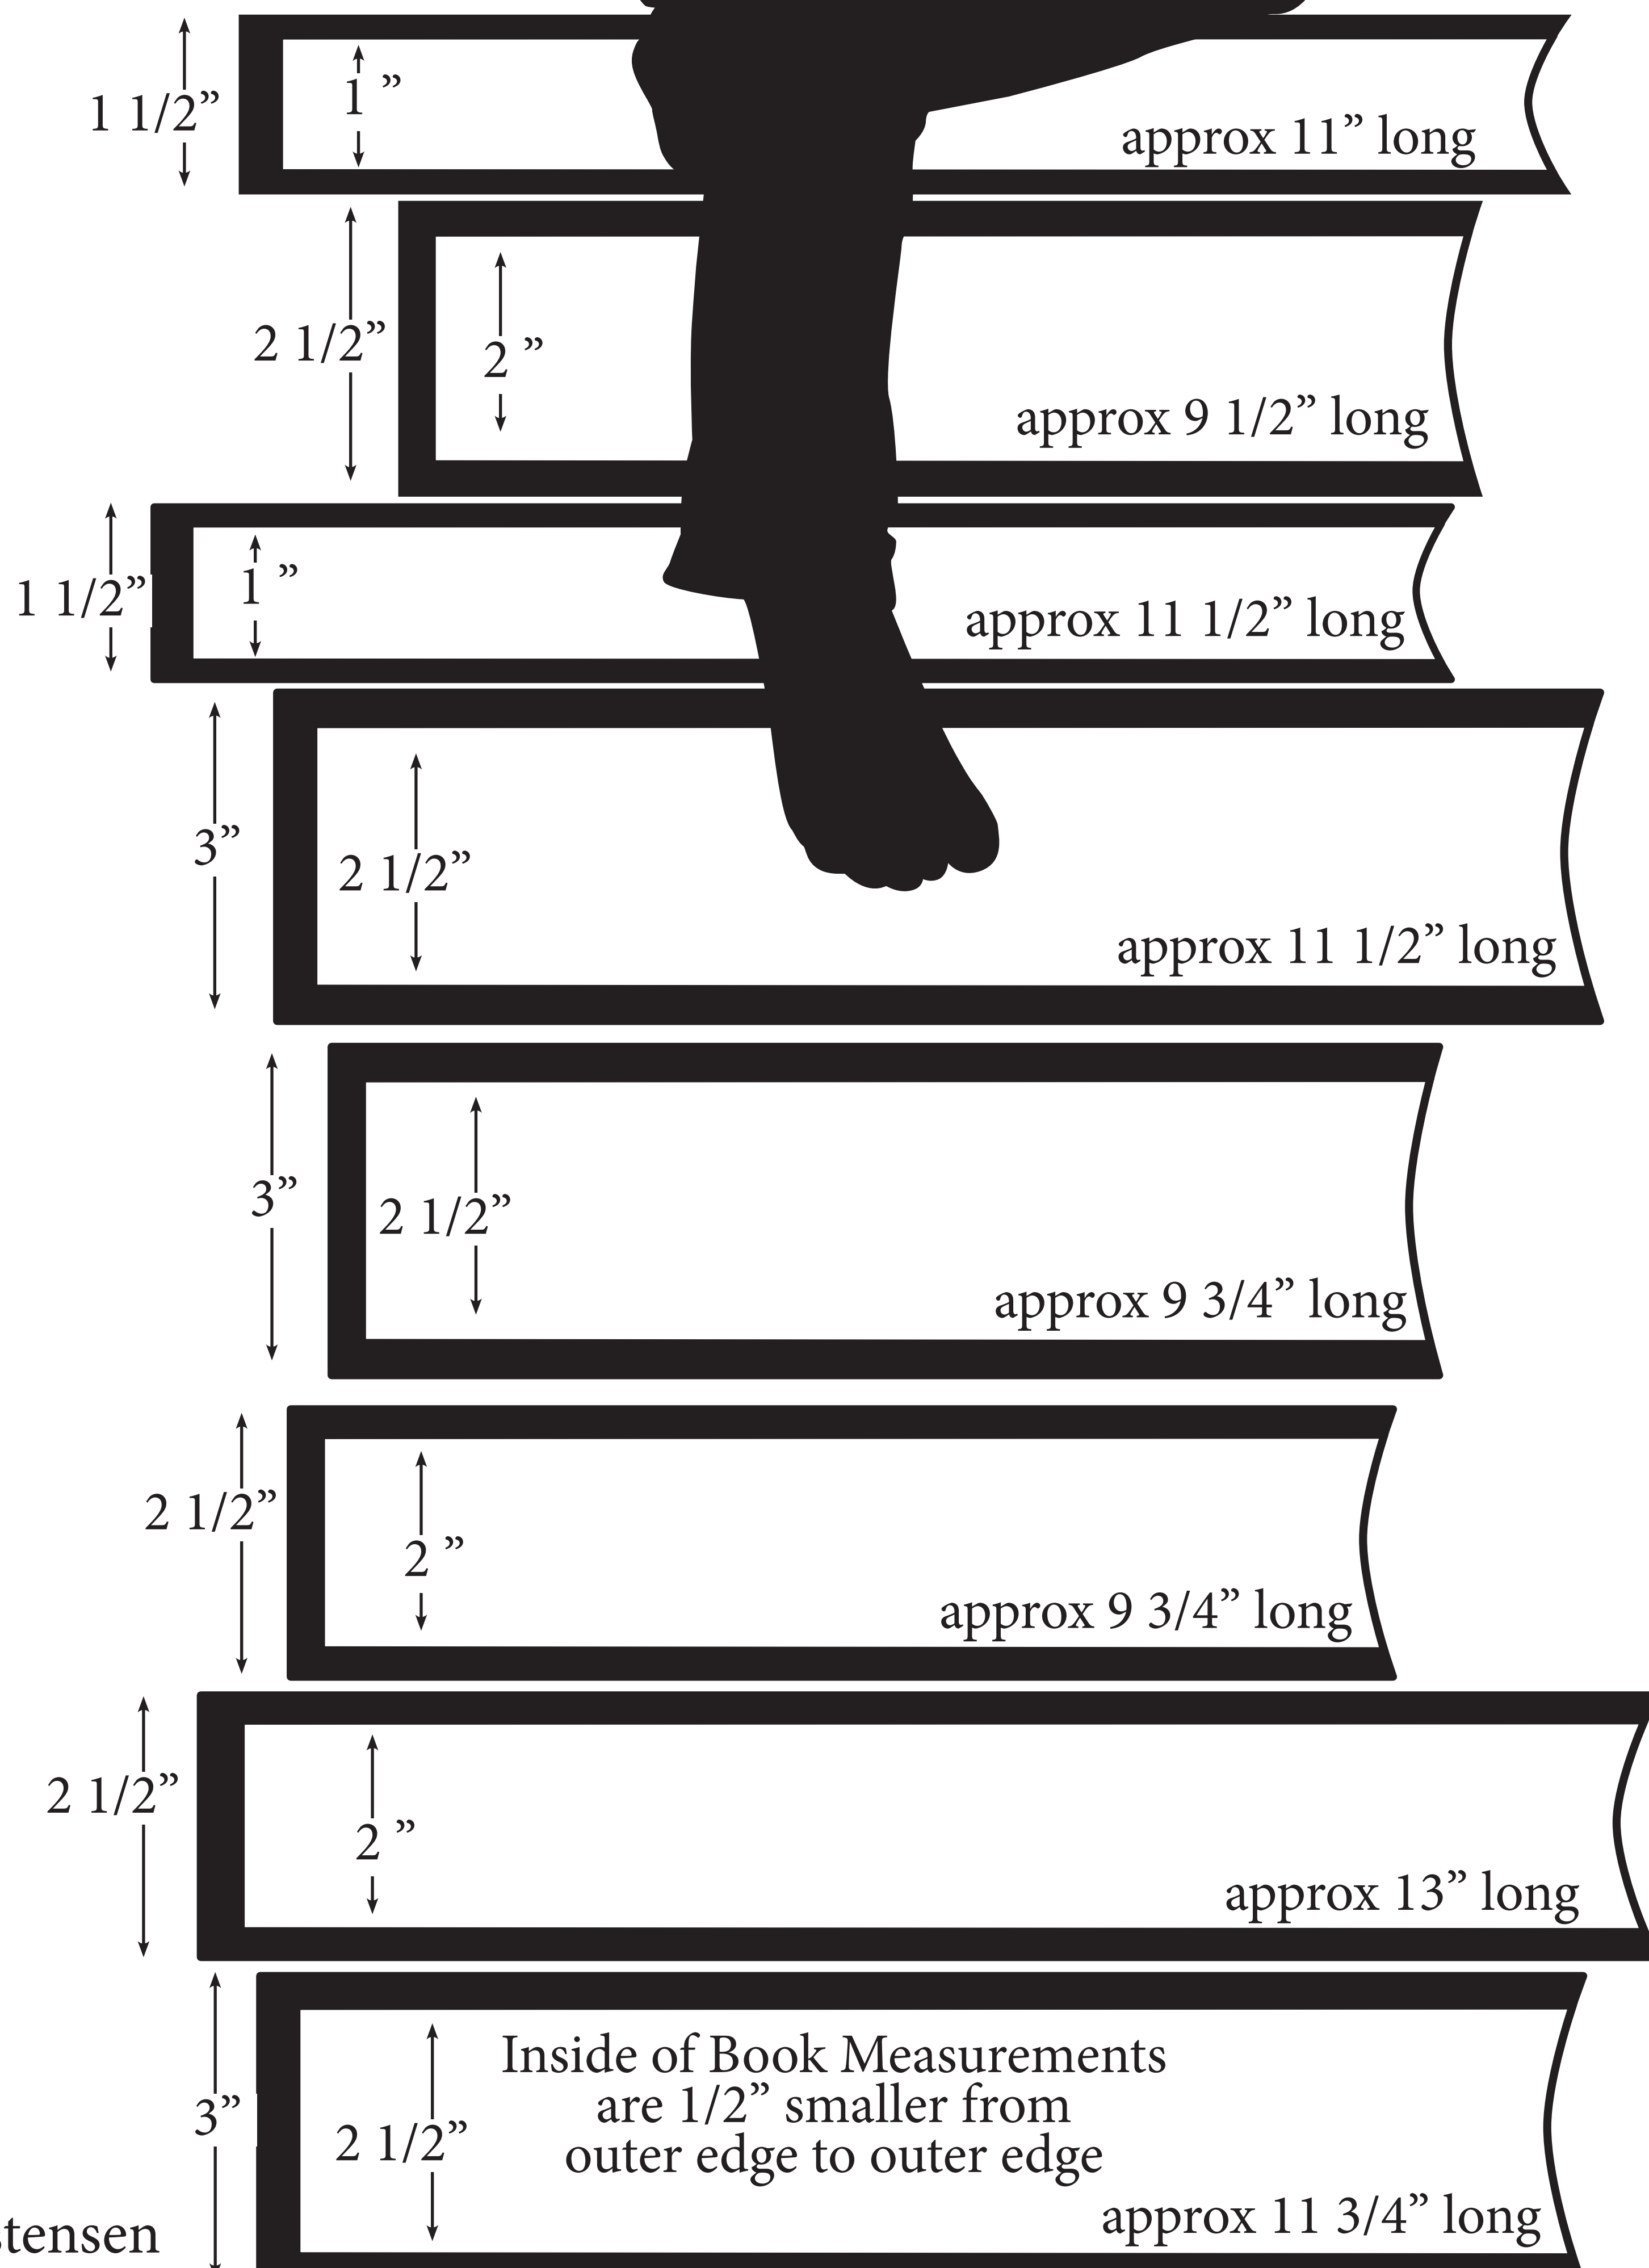

Background Fabric 1 1/2 yards  
 Outside books < 1/8 yard each fabric  
 Inside books 1/4 yard one color fabric  
 Book & Letters 1/8 yard  
 Wings 3/4 yard  
 Boy 1/4 yard  
 Fusible Webbing 2 yards

INSPIRATION ANGELS  
 INTERACTIVE ART  
**PATTERN**  
 Use for cut out & placement

# LEARN

Outside of Book Measurements  
 Outer edge to outer edge